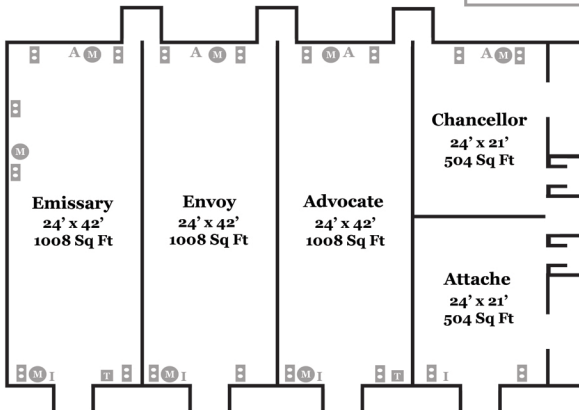

Brookfield Suites

HOTEL & CONVENTION CENTER

Ballroom Dimensions and Outlets

- ⏏ 110 Volt Outlet
- I Internet Jack
- M Microphone Jack
- T Telephone Jack
- A Antenna Jack

Grand Ballroom ~ 96' x 42' ~ 4032 Sq Ft

***Not to scale**